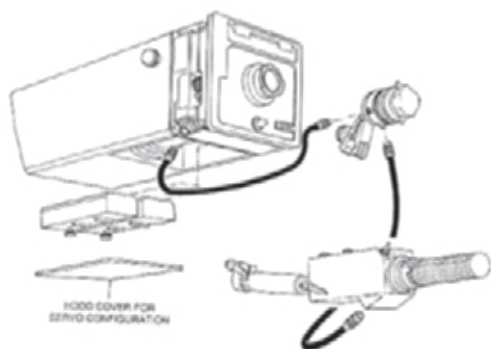

FULL SERVO VERSION

Servo zoom, servo focus,
including flight case and controls