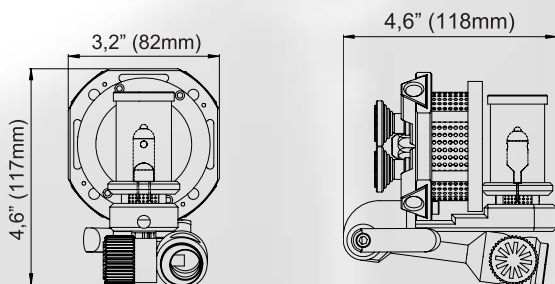

Adjustable speed ring adapts to many soft boxes in seconds: Ø 90 mm for Dedoflex mini soft box (DSBSXS), Ø 130 mm for small (DSBSS) and for medium (DSBSM) size Dedoflex domes should a larger diffusion surface be desired.

### Technical Data: DLH1x 150S

Weight: 600 g (1.3 lb.)  
 Max. wattage: 150 W  
 Mounting: To any 16 mm (5/8 ") stud